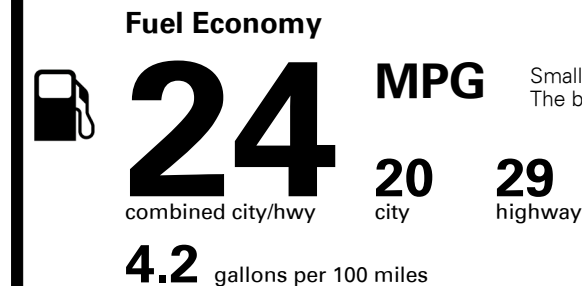

Inland Freight & Handling : \$1,600.00
Total Price : \$49,780.00

Proudly Supporting Hyundai Hope On Wheels and the Fight Against Pediatric Cancer Since 1998

Fuel Economy and Environment

Gasoline Vehicle

You spend \$1,750 more in fuel costs over 5 years compared to the average new vehicle.

Annual fuel cost \$2,050

Fuel Economy & Greenhouse Gas Rating (tailpipe only)

Smog Rating (tailpipe only)

This vehicle emits 374 grams CO₂ per mile. The best emits 0 grams per mile (tailpipe only). Producing and distributing fuel also create emissions; learn more at fuelconomy.gov.